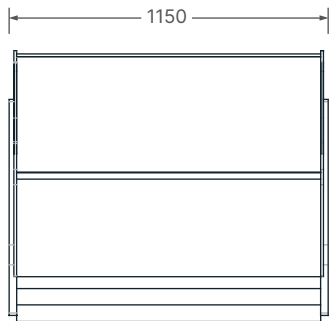

SQUARE VERSIONS

Affidabilità, costanza, potenza sono le caratteristiche che contraddistinguono SQUARE. Il design ricercato rende la visione del gelato un'esperienza unica, un tuffo nei diversi gusti e sapori. SQUARE non tradisce mai.