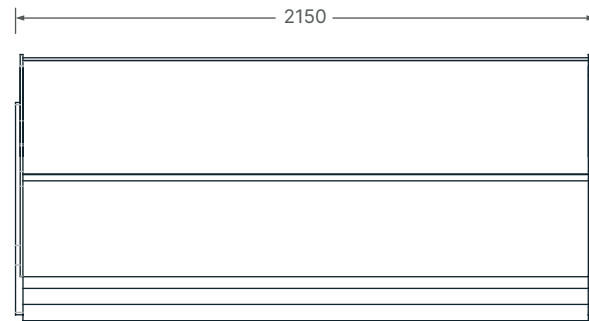

SQUARE VERSIONS

Affidabilità, costanza, potenza sono le caratteristiche che contraddistinguono SQUARE. Il design ricercato rende la visione del gelato un'esperienza unica, un tuffo nei diversi gusti e sapori. SQUARE non tradisce mai.